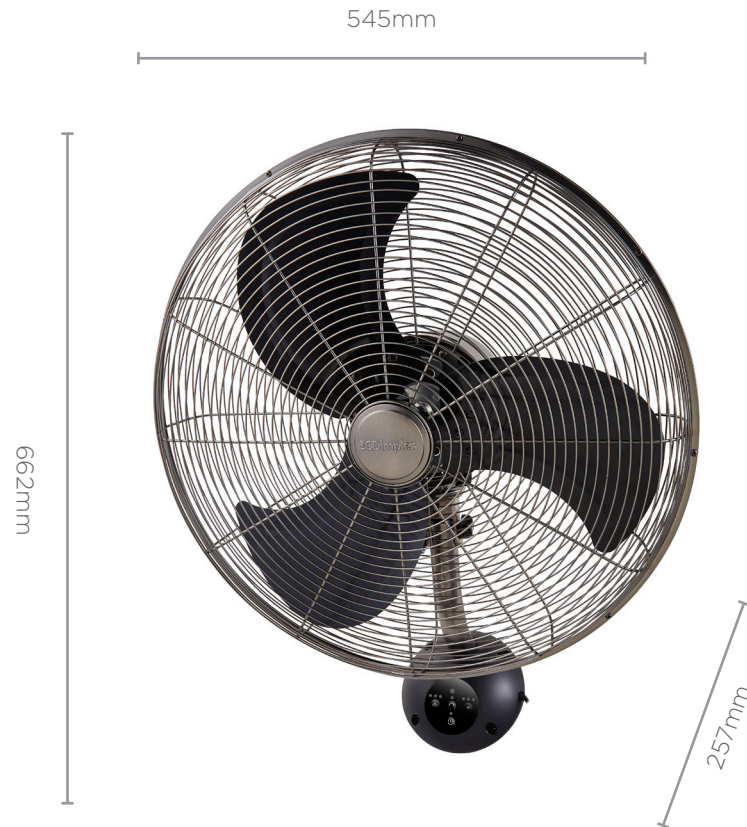

50cm High Velocity Wall Fan

DCDimplex[®]

Model No.	DCWF50A
Colour	Anthracite
Speed settings	3
Oscillating	75°
Blade	3 piece
Timer	1-7 hours
Rated Power	125W
Noise level	68dB(A)
Tilt adjustable head	Y
Remote	Y
Weight (net)	5.8kg
Product dimensions (w x d x h mm)	545 x 257 x 662
Domestic warranty	2 years