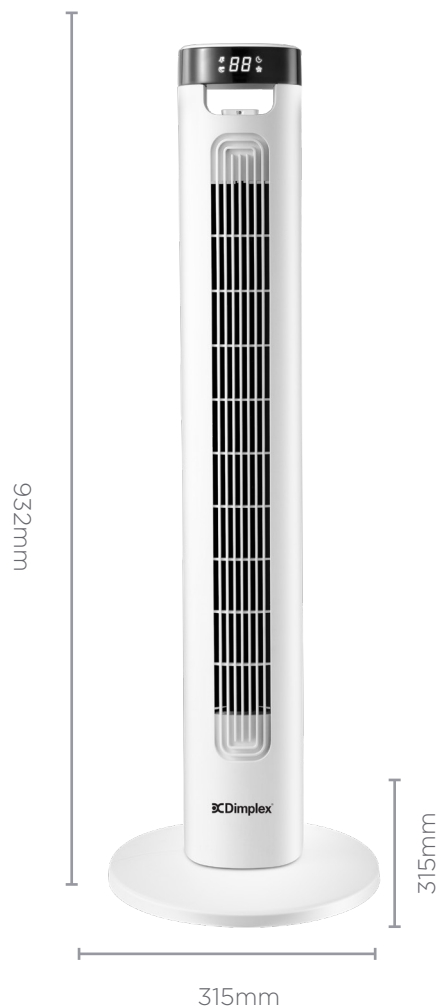

94cm Tower Fan with Remote

Dimplex

Model No.	DCTF94A
Colour	White
Speed settings	3
Modes	3
Oscillating	90°
Display	LED
Timer	0-8 hours
Rated Power	50W
Air speed	6.17m/s
Noise level	48.70dB(A)
Controls	Touch Panel & Remote
Remote	Y
Carry handle	N
Weight (net)	3.57kg
Product dimensions (w x d x h mm)	315 x 315 x 932
Domestic warranty	2 years