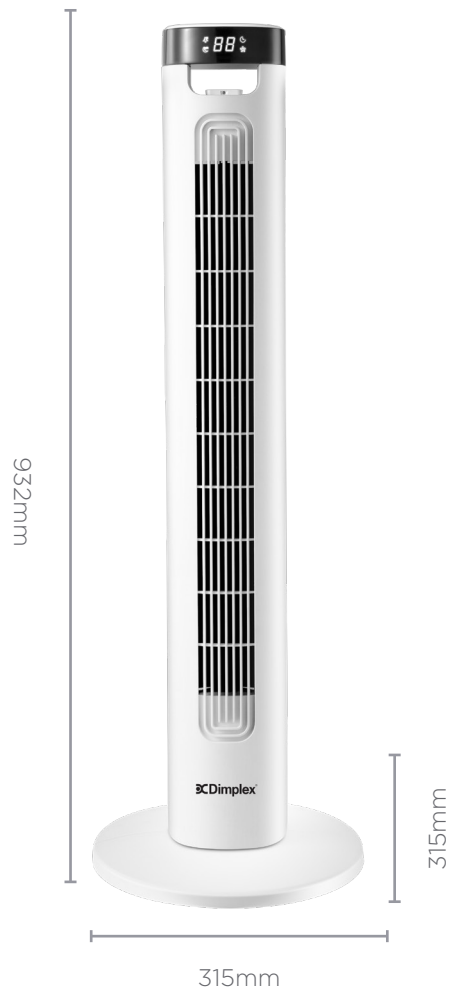

119cm Tower Fan with Remote

Dimplex

| | |
|-----------------------------------|----------------------|
| Model No. | DCTF119A |
| Colour | White |
| Speed settings | 3 |
| Modes | 3 |
| Oscillating | 90° |
| Display | LED |
| Timer | 0-8 hours |
| Rated Power | 50W |
| Air speed | 6.40m/s |
| Noise level | 51.20dB(A) |
| Controls | Touch Panel & Remote |
| Remote | Y |
| Carry handle | N |
| Weight (net) | 4.54kg |
| Product dimensions (w x d x h mm) | 315 x 315 x 1167 |
| Domestic warranty | 2 years |