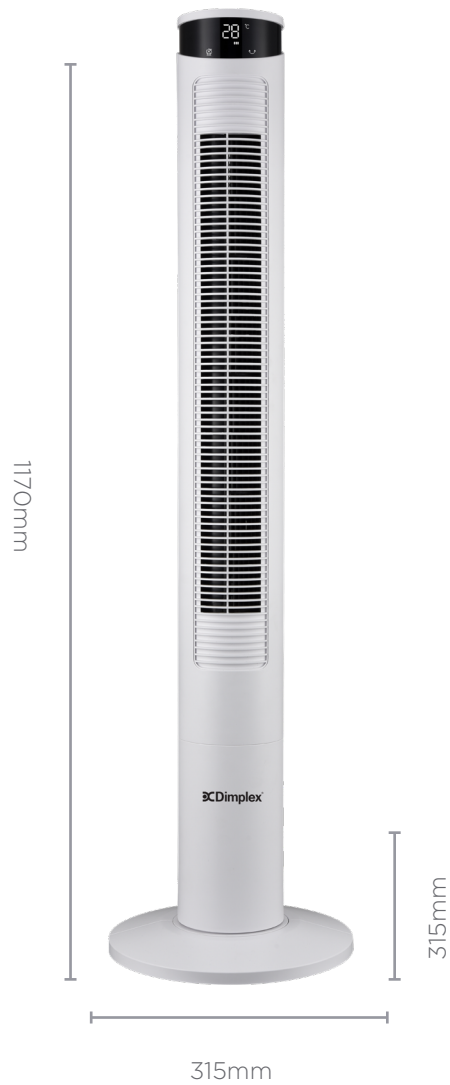

# 117cm Tower Fan with Remote

**Dimplex**

Model No.	DCTF117W
Colour	White
Speed settings	3
Modes	4
Oscillating	65°
Display	LED
Timer	1-12 hours
Rated Power	45W
Air speed	5.8m/s
Noise level	54dB(A)
Controls	Button & Remote
Remote	Y
Carry handle	N
Weight (net)	3.73kg
Product dimensions (w x d x h mm)	315 x 315 x 1170
Domestic warranty	2 years