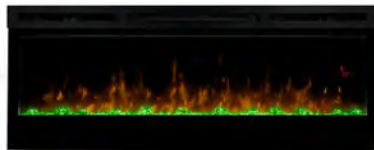

Fireboxes

34" Prism

50" Prism

74" Prism

Cassette 400

Model	BLF3451-AU	BLF5051-AU	BLF7451-AU	CAS400NH
Colour/Finish	Self-trimming black	Self-trimming black	Self-trimming black	Black
Dimensions (mm)	867w x 179d x 495h	1276w x 179d x 494h	1883w x 185d x 493h	405w x 216d x 171h
Wattage (watts)	1200	1200	1200	N/A
Heat Settings	2	2	2	N/A
Installation	Refer to Owner's Manual	Refer to Owner's Manual	Refer to Owner's Manual	N/A
Thermostat Control	Yes	Yes	Yes	N/A
Remote Control	Yes	Yes	Yes	Yes
Warranty	2yr	2yr	2yr	2yr

**Technical data and suggested fireplace openings contained in this brochure are for reference only. Any installation must be done according to the technical drawings detailed in the owners manual.