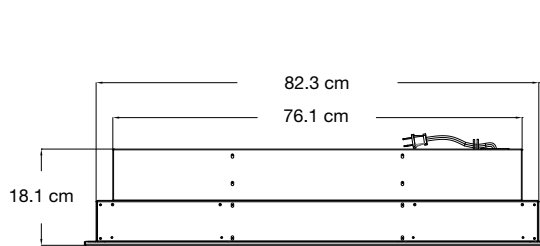

### Color Themes

120 Volts | 1,200 Watts | 4,163 BTU

Model #	Description	Lbs / Kg	UPC	Wty. <sup>†</sup>	Carton Dimensions (WxHxD)		Cube	
					Inches	cm	ft <sup>3</sup>	m <sup>3</sup>
BLF3451-AU	Wall-mount fireplace	60 / 27.2	781052 098763	2 yr.	39 x 23-1/4 x 13	99.1 x 58.9 x 33	6.8	0.2

### Product Dimensions:

FRONT

TOP

SIDE

### Framing Dimensions

#### PARTIAL RECESSED

2 X 4 Framing Framing dimensions: 77.5 cm W x 41.9 cm H