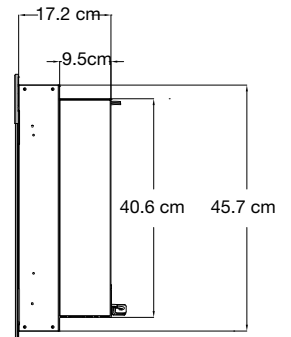

### Product Dimensions:

FRONT

TOP

SIDE

### Framing Dimensions

#### PARTIAL RECESSED

2 X 4 Framing Framing dimensions: 77.5 cm W x 41.9 cm H

#### FULLY RECESSED

2 X 8 Framing Framing dimensions: 83.8 cm W x 47 cm H