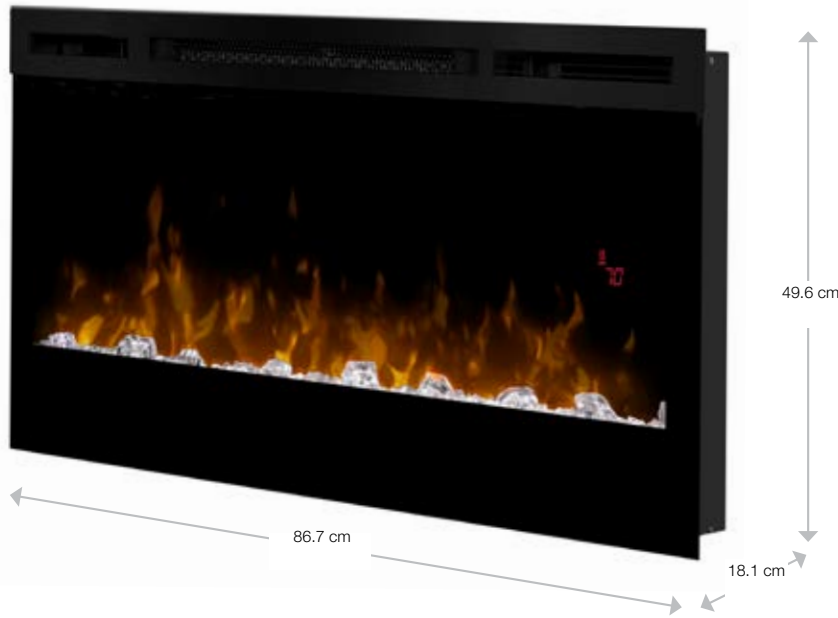

Prism Series

34" Linear Electric Fireplace

BLF3451-AU

Features

- **The Original Dimplex Flame Effect™**
  A blend of technology, artistry and craftsmanship that sets the standard for realism.
- **Acrylic Ice Media Bed**
  Light plays through different size pieces and sparkle in a spectrum of colors.
- **Media Accent Colors**
  Choose from a variety of brilliant color themes or cycle through a range of colors using the custom mode, freezing on the hue of your choice.
- **Wired, Seamless Design**
  Designed for built-in installations wired directly to a dedicated circuit for a clean, custom appearance.
- **Hanging Glass Design**
  Detachable glass trim easily finishes rough openings and provides access to media.
- **Flexible Installation**
  Choose partially-recessed, fully-recessed or surface mounted (plug-in) installation.
- **Remote Thermostat Control**
  Temperature control at your fingertips for convenient comfort.
- **Multi-function Remote**
  Control the flame, heat and thermostat from the comfort of your chair.
- **LED Lighting**
  Flame and lights use brilliant, low-energy LED's that require zero maintenance.
- **All-season Flames**
  Enjoy the unique charm of a fireplace 365 days a year using the flames without the heat.
- **Cool-touch Glass**
  Glass remains cool making it safe for any location and any user.
- **Low Carbon Footprint**
  The most sustainable fireplace option; no emissions and 100% efficient.
- **Just Plug It In**
  Simply plug into any standard household outlet for instant ambiance.