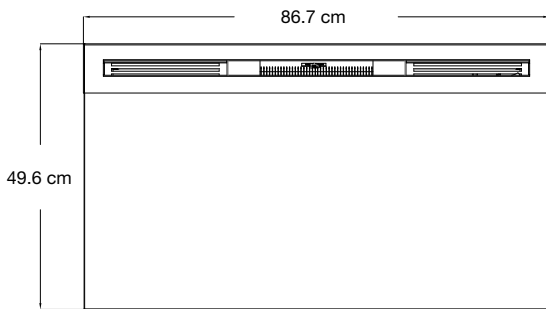

### Color Themes

120 Volts | 1,200 Watts | 4,163 BTU

Model #	Description	Lbs / Kg	UPC	Wty. <sup>†</sup>	Carton Dimensions (WxHxD)		Cube	
					Inches	cm	ft <sup>3</sup>	m <sup>3</sup>
BLF3451-AU	Wall-mount fireplace	60 / 27.2	781052 098763	2 yr.	39 x 23-1/4 x 13	99.1 x 58.9 x 33	6.8	0.2

### Product Dimensions:

FRONT

TOP

SIDE

#### PARTIAL RECESSED

2 X 4 Framing Framing dimensions: 77.5 cm W x 41.9 cm H

#### FULLY RECESSED

2 X 8 Framing Framing dimensions: 83.8 cm W x 47 cm H