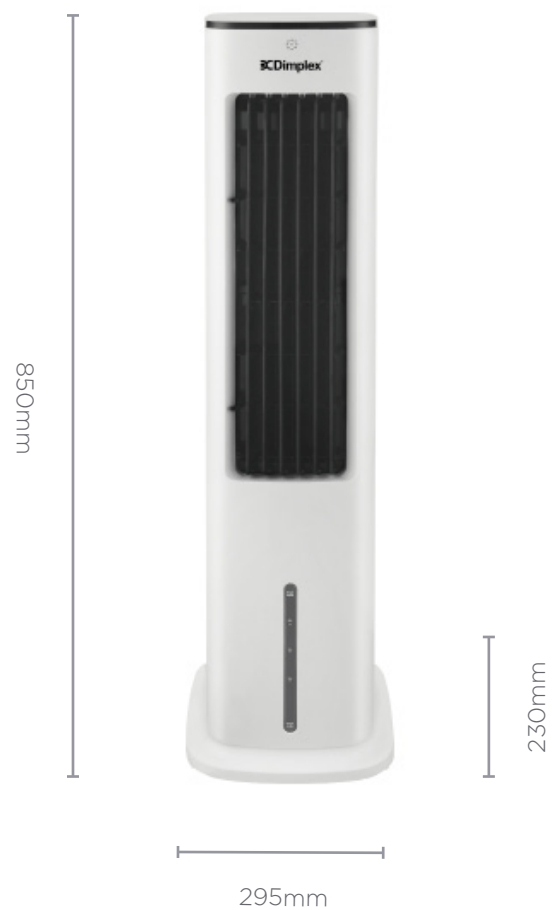

# 5L Evaporative Cooler

**Dimplex**

Model No.	DCEVP5BW
Colour	Black / White
Rated power	55W
Speed settings	3
Modes	3 (Natural, Normal & Sleep)
Turbo air speed	6.5m/s
Water tank capacity	5L
Remote control	Y
Timer	0-7 hours
Swing function	Y
Display	LED
Controls	Push button
Room size	20m <sup>2</sup>
Water consumption	0.5L/h
Water level protection	Y
Weight (net)	6.2kg
Product dimensions (w x d x h mm)	295 x 230 x 850mm
Domestic warranty	2 years