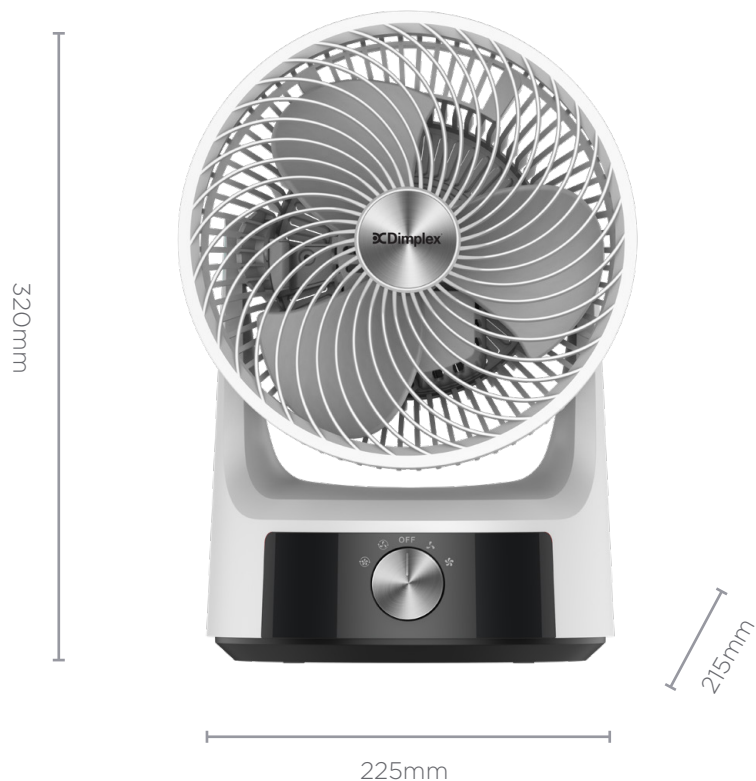

Air Circulator with Manual Controls

Side View

Model No.	DCACM20
Colour	White / Black
Rated power	45W
Speed settings	2
Air movement	20m
Vertical oscillation	90°
Horizontal oscillation	360°
Blade	3 piece
Wind speed	7m/s
Noise level	35dB(A) [low speed]
Controls	Front dial
Carry handle	N
Weight (net)	1.8kg
Product dimensions (w x d x h)	225 x 215 x 320
Domestic warranty	1 year