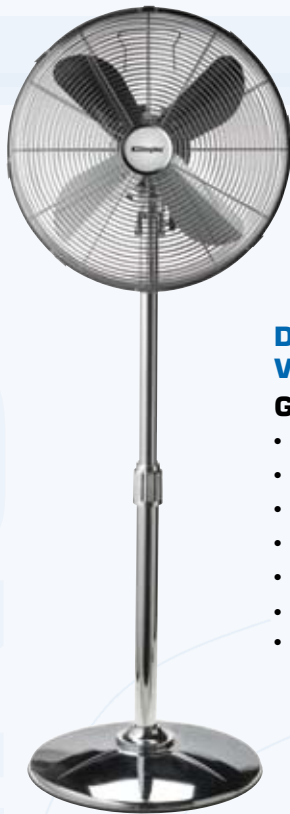

# PEDESTAL FANS

Summer will be COOL AS with Dimplex® pedestal fans. With features including adjustable height, remote control, high velocity air flow, together with modern finishes, Dimplex® pedestal fans will be your ideal cooling solution this summer.

### Dimplex® 40cm High Velocity Pedestal Fan GDC-PF40HVC

- High velocity air flow
- Chrome finish
- 3 speeds: low, medium & high
- Rear mounted controls
- Handle for carrying
- 4 piece metal blade
- 2 year replacement warranty

### Dimplex® 40cm High Velocity Remote Pedestal Fan GDC-PF40HVRC

- High velocity air flow
- Chrome finish
- Remote control
- 3 speeds: low, medium & high
- 4 piece metal blade
- 2 year replacement warranty