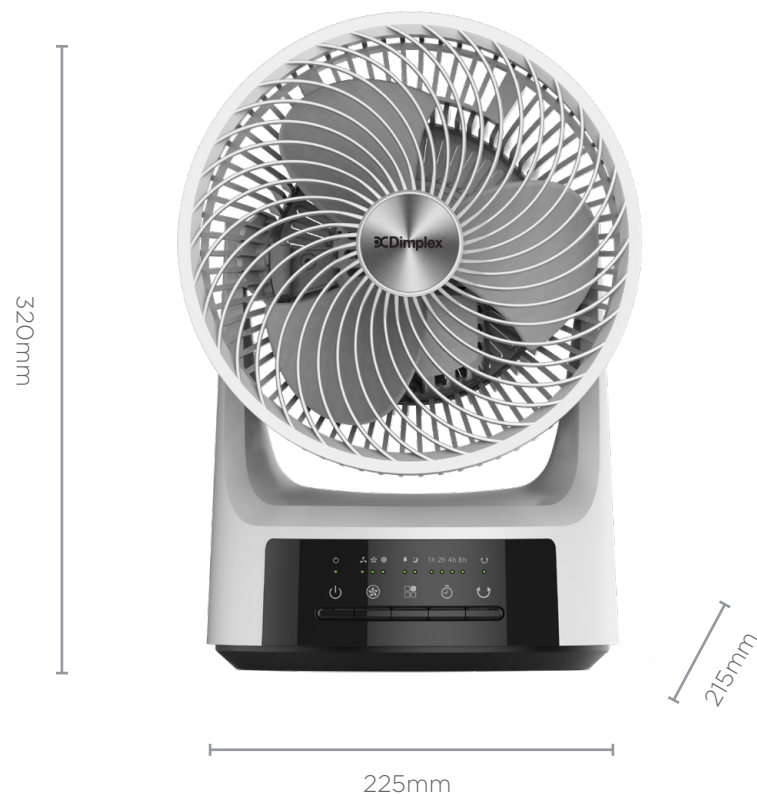

Air Circulator with Electronic Controls & Timer

Dimplex

90° view

Model No.	DCACE20
Colour	White / Black
Rated power	45W
Speed settings	3
Modes	3 (Natural, Normal & Sleep)
Timer	0-8 hours
Air movement	20m
Vertical oscillation	90°
Horizontal oscillation	360°
Blade	3 piece
Wind speed	7m/s
Noise level	35dB(A) [low speed]
Controls	Push button
Carry handle	N
Weight (net)	1.9kg
Product dimensions (w x d x h)	225 x 215 x 320
Domestic warranty	1 year